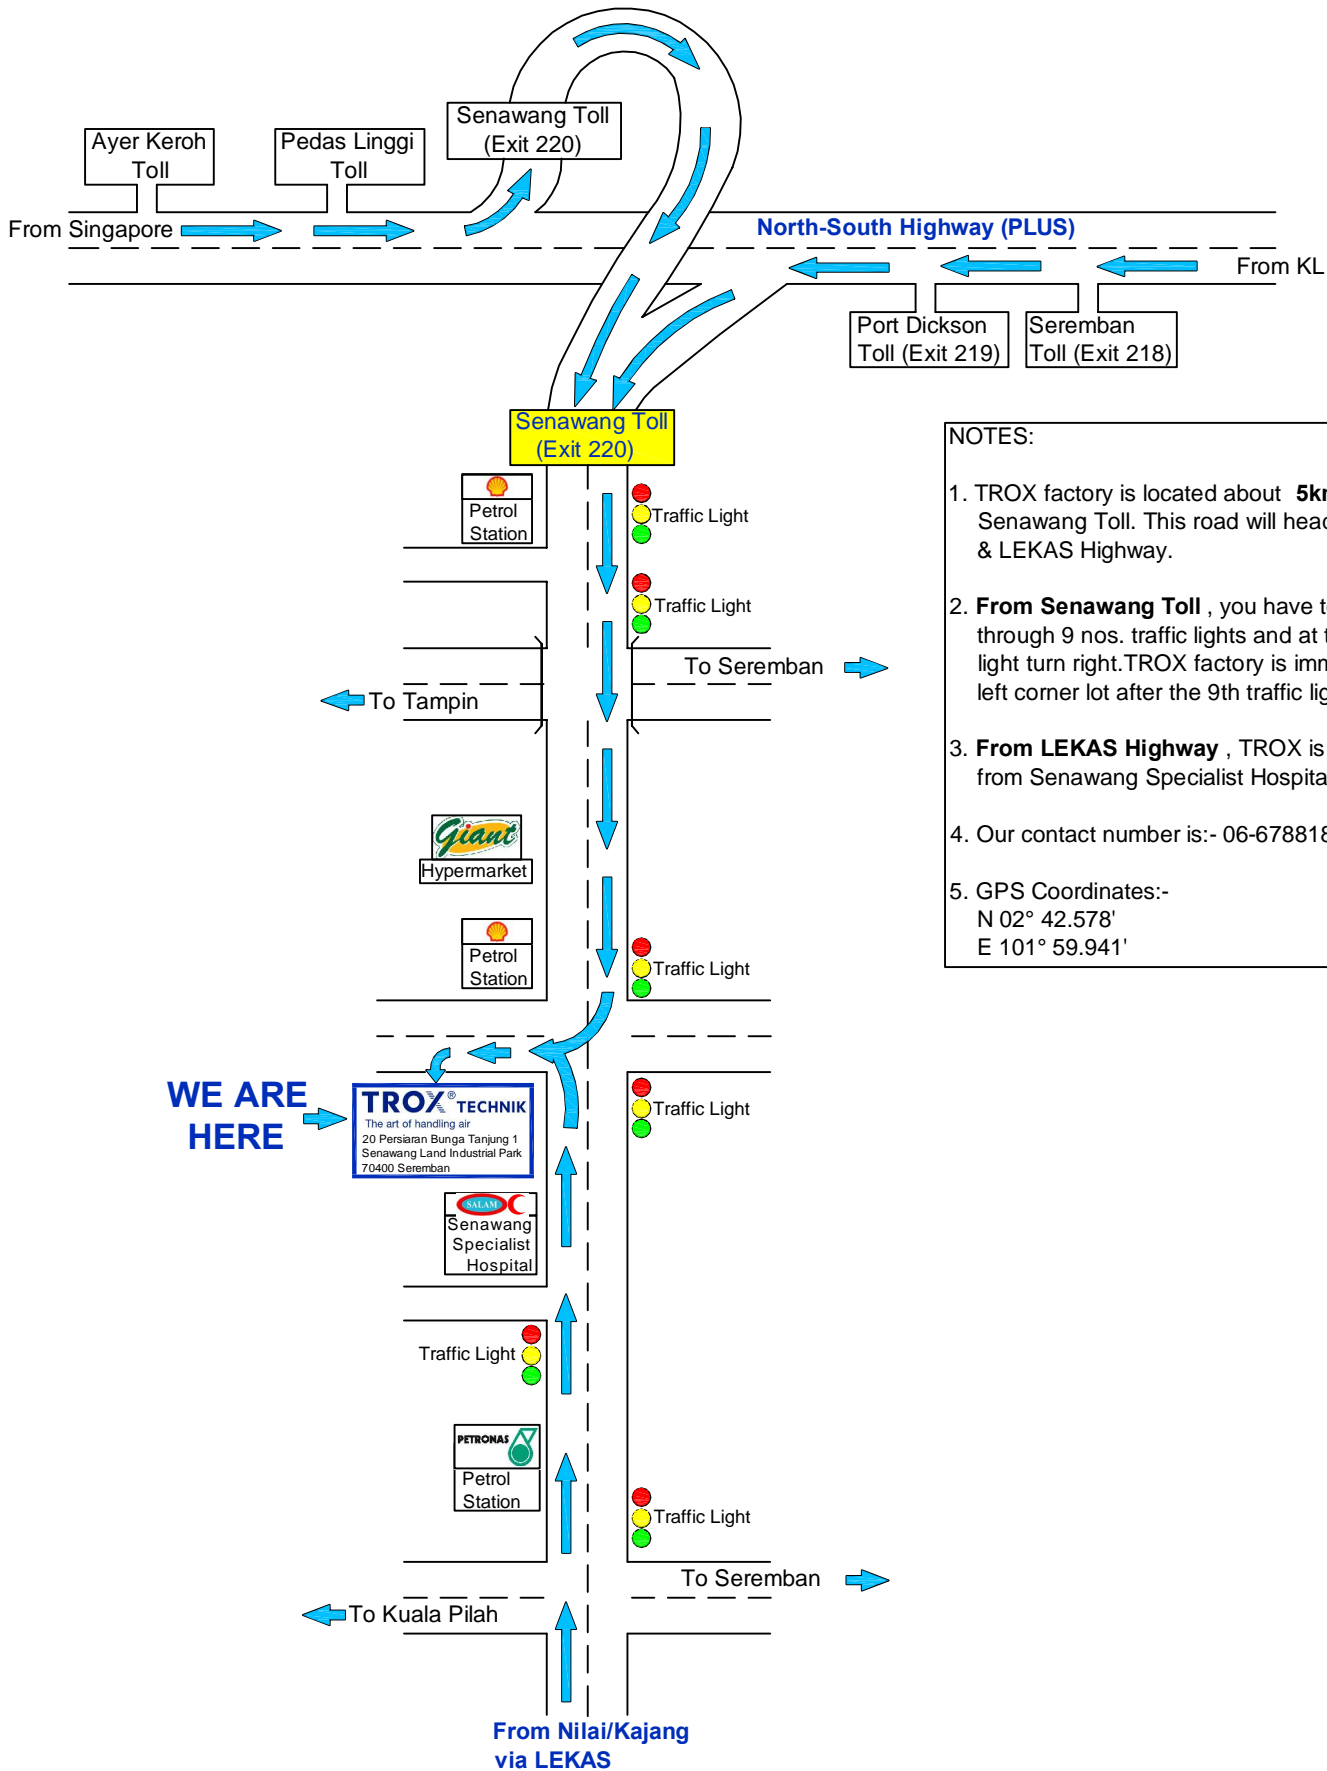

TROX Malaysia Factory Location Map

- NOTES:**
1. TROX factory is located about **5km** from Senawang Toll. This road will head to Kuala Pilah & LEKAS Highway.
 2. **From Senawang Toll** , you have to pass through 9 nos. traffic lights and at the 9th traffic light turn right. TROX factory is immediately on the left corner lot after the 9th traffic light.
 3. **From LEKAS Highway** , TROX is situated 50 Meters from Senawang Specialist Hospital on your left.
 4. Our contact number is:- 06-6788188.
 5. GPS Coordinates:-
N 02° 42.578'
E 101° 59.941'